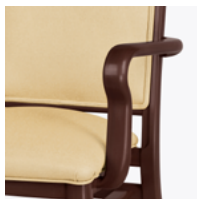

tudor

Stacking

kwalu.

Furnishing the Future™

tudor

Stacking

Elegant and refined, the mix and match elements of the Tudor stacking collection provide amazing versatility, creating stylish seating options ideal for dining or activity rooms. The chairs in the Tudor collection nest three high and are available without arms.

Model: 45321
 (Also displayed with 2 additional 45321. Not included.)
 23.5W 24.5D 37H 20SW 18SD 19SH 25AH

Features

Durable Finish

Kwalu's solid surface (1/8" thick) proprietary finish doesn't have any of the drawbacks of wood. The frames are moisture impervious, graffiti-resistant, easy to clean and maintenance-free.

Steel Reinforced

Our patented steel-reinforced joint system uses over 20 pieces of steel in most Kwalu chairs. Stop ongoing and costly furniture replacement.

Optional Arm Style

Available with no arms or choose from a variety of optional arm styles.